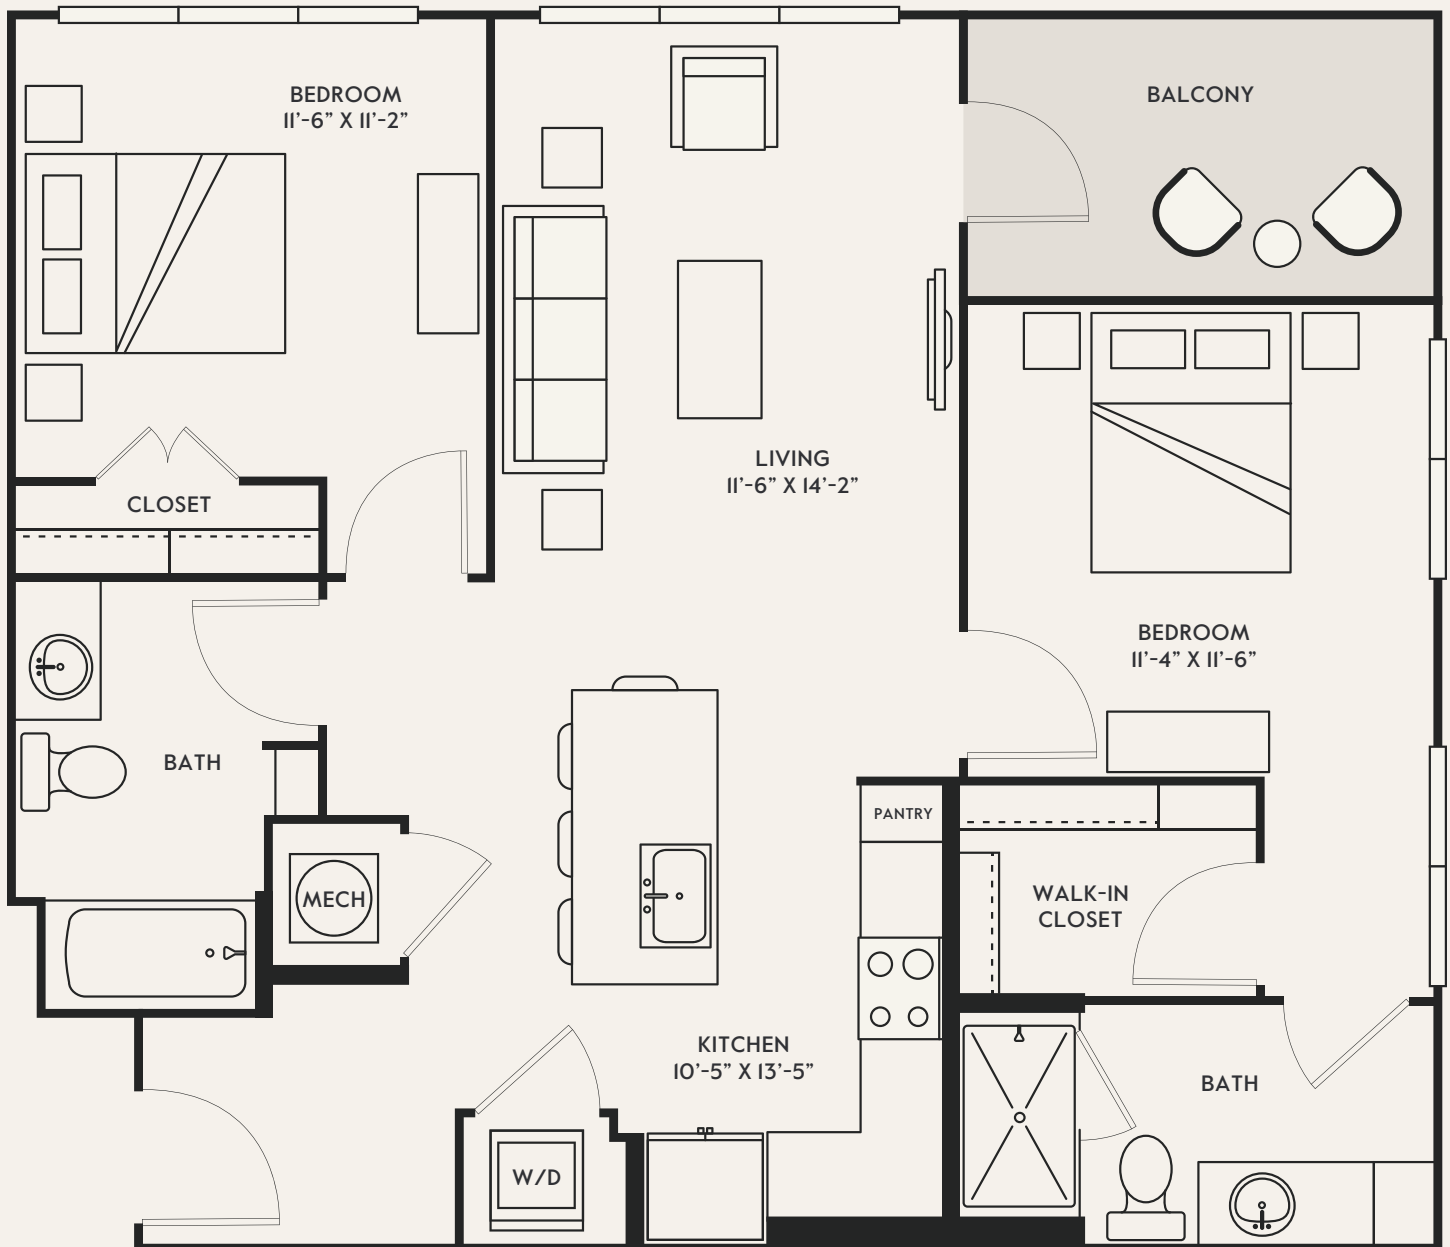

BERKSHIRE FLYER

2 Bed | 2 Bath | 999-1056 SF

PLATFORM

600 W. Cabarrus St., Raleigh, NC 27603
platformraleigh.com | hello@platformraleigh.com

Room dimensions and square footage may vary from those shown on this plan. Floorplans are for illustrative purposes only. Please contact your leasing representative for detailed information on your selected plan.