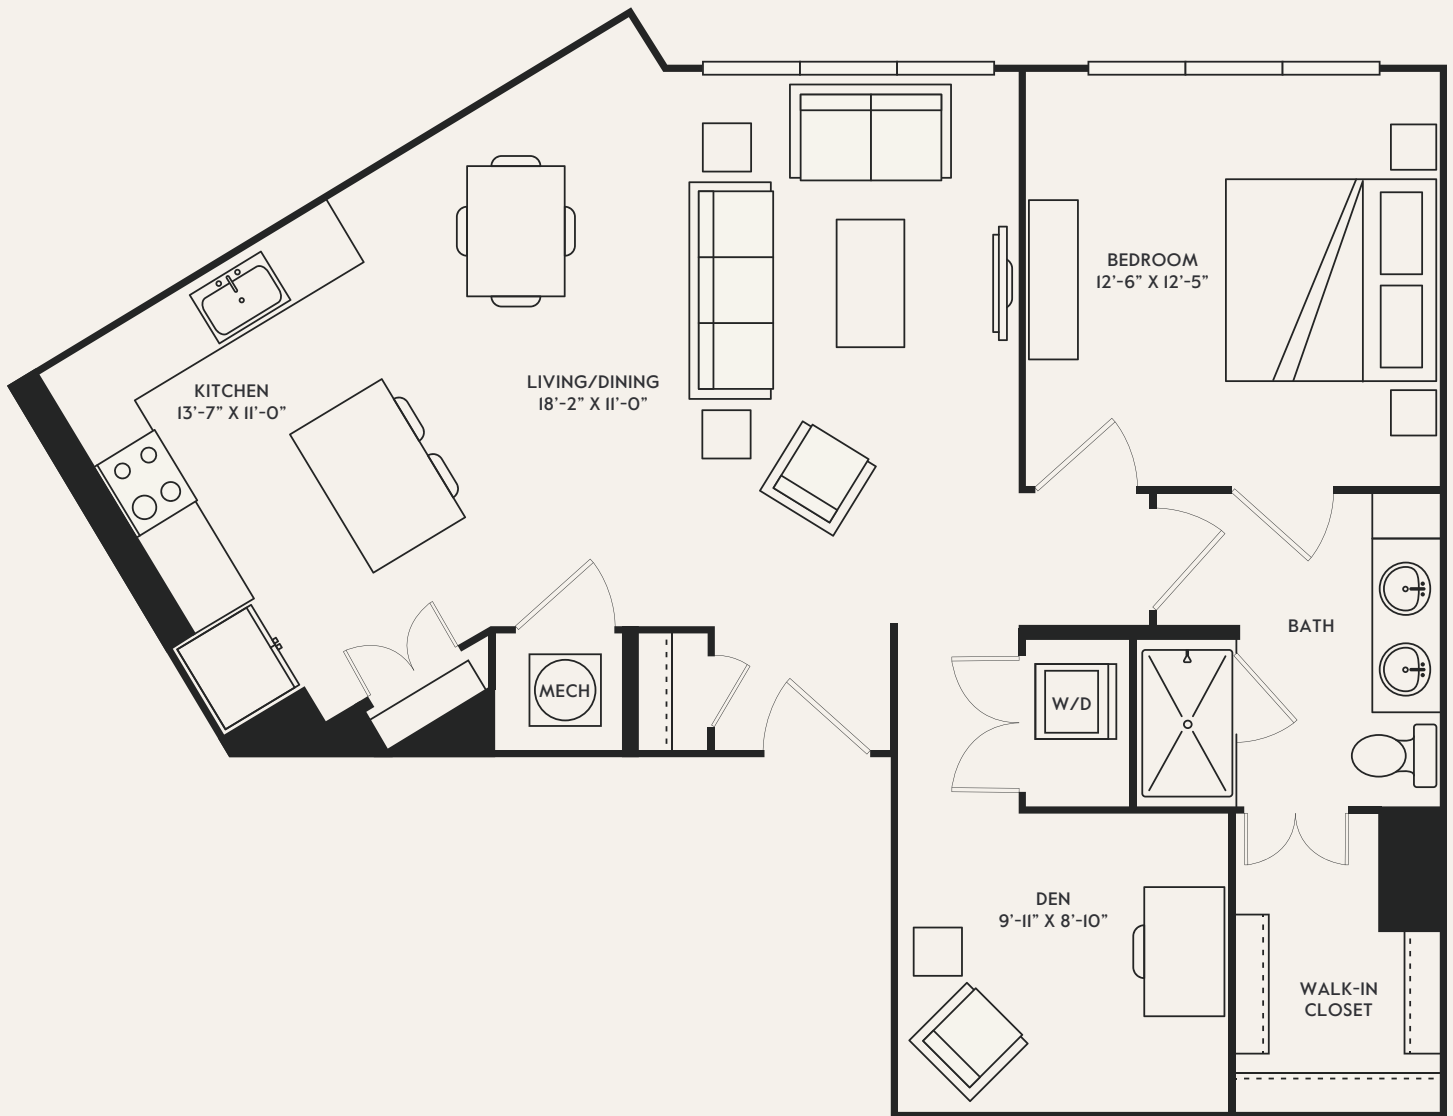

CALIFORNIA ZEPHYR

1 Bed + Den | 1 Bath | 1036-1039 SF

PLATFORM

600 W. Cabarrus St., Raleigh, NC 27603

platformraleigh.com | hello@platformraleigh.com

Room dimensions and square footage may vary from those shown on this plan. Floorplans are for illustrative purposes only. Please contact your leasing representative for detailed information on your selected plan.