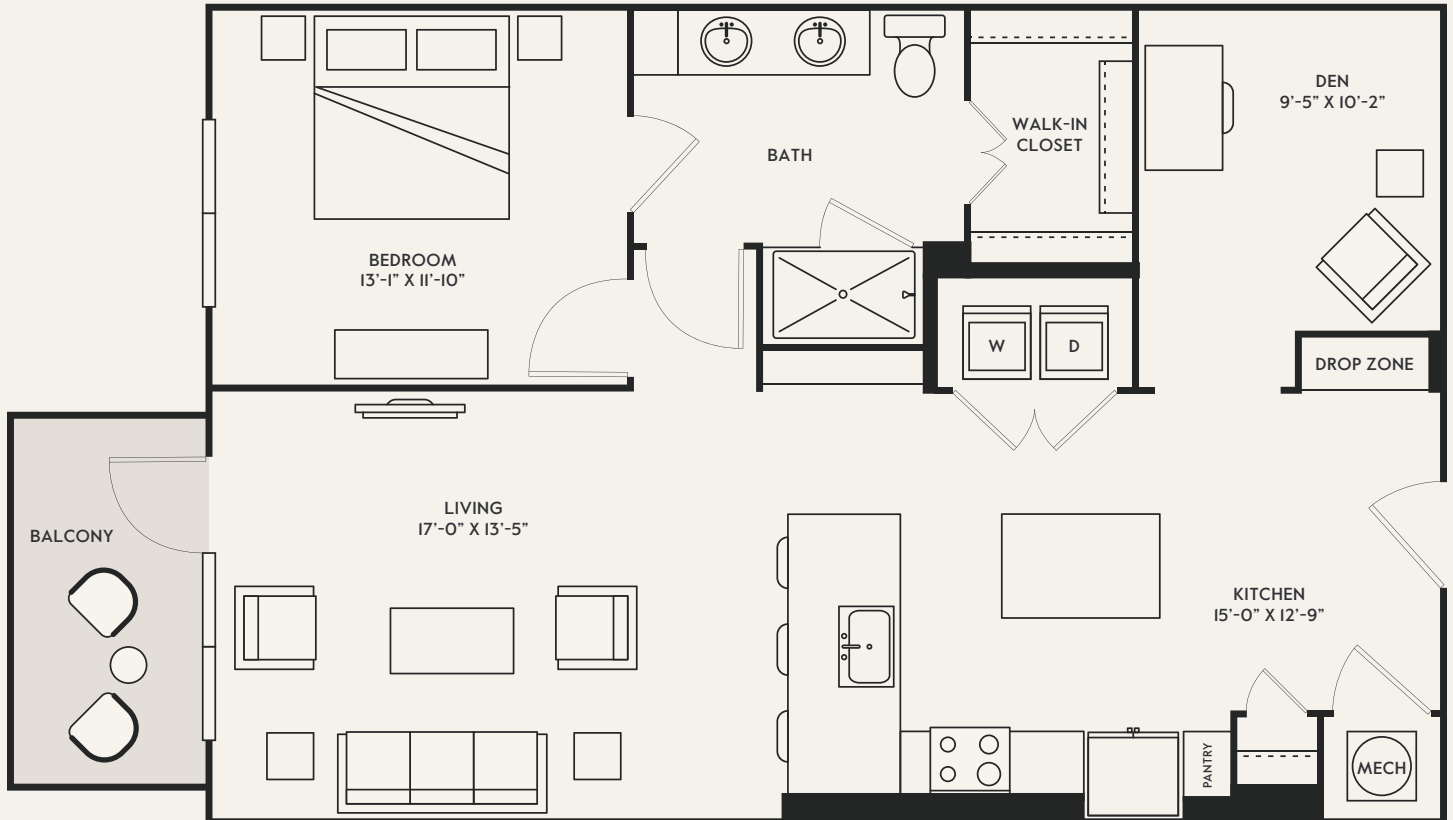

COAST STARLIGHT

1 Bed + Den | 1 Bath | 1067-1070 SF

PLATFORM

600 W. Cabarrus St., Raleigh, NC 27603

platformraleigh.com

hello@platformraleigh.com

Room dimensions and square footage may vary from those shown on this plan. Floorplans are for illustrative purposes only. Please contact your leasing representative for detailed information on your selected plan.