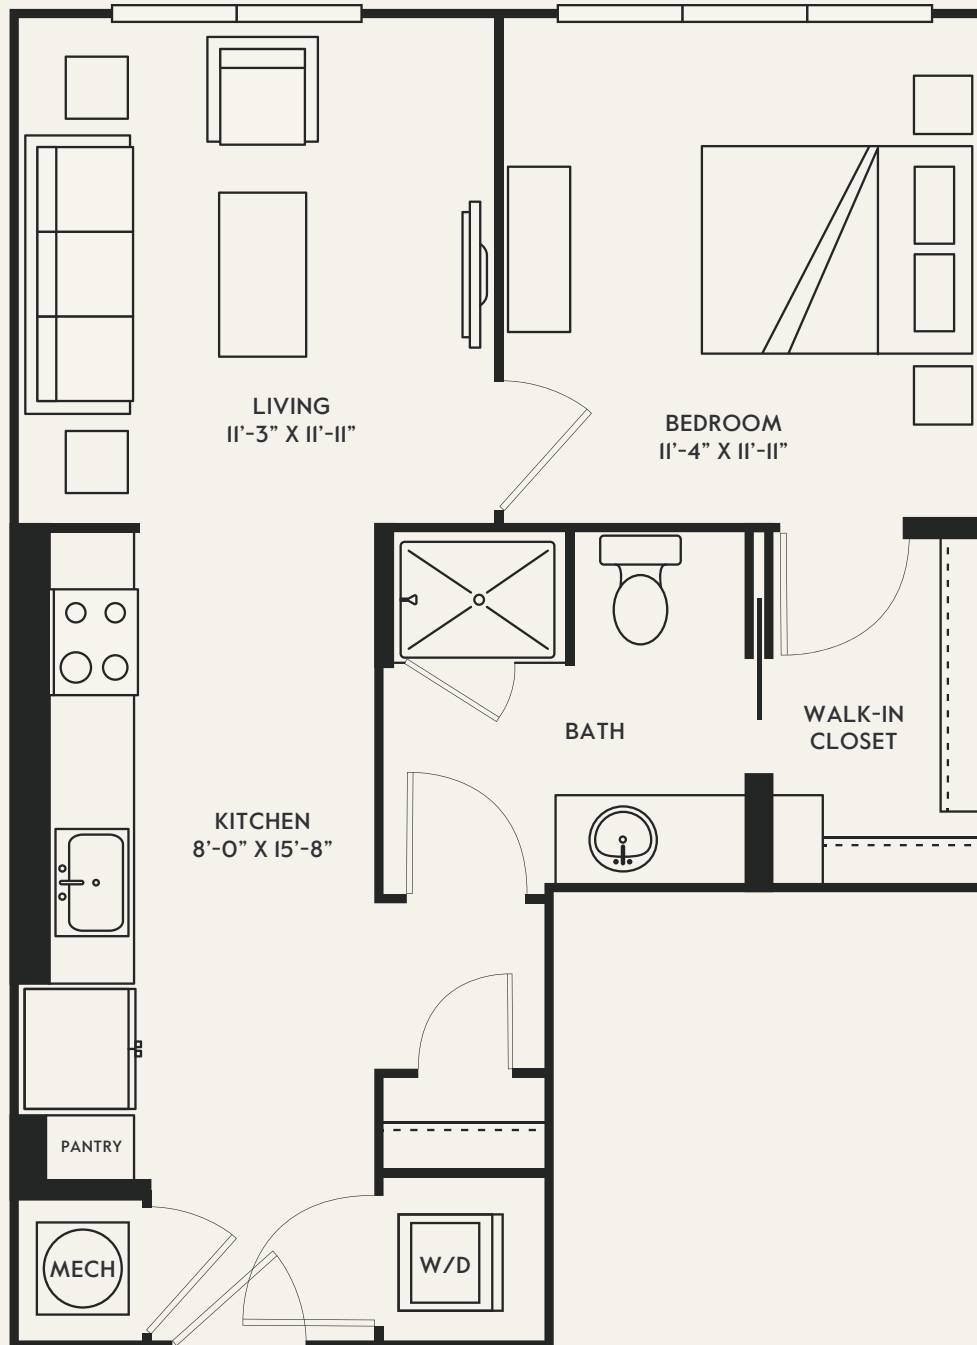

DOWNEASTER

1 Bed | 1 Bath | 664-667 SF

PLATFORM

600 W. Cabarrus St., Raleigh, NC 27603

platformraleigh.com | hello@platformraleigh.com

Room dimensions and square footage may vary from those shown on this plan. Floorplans are for illustrative purposes only. Please contact your leasing representative for detailed information on your selected plan.