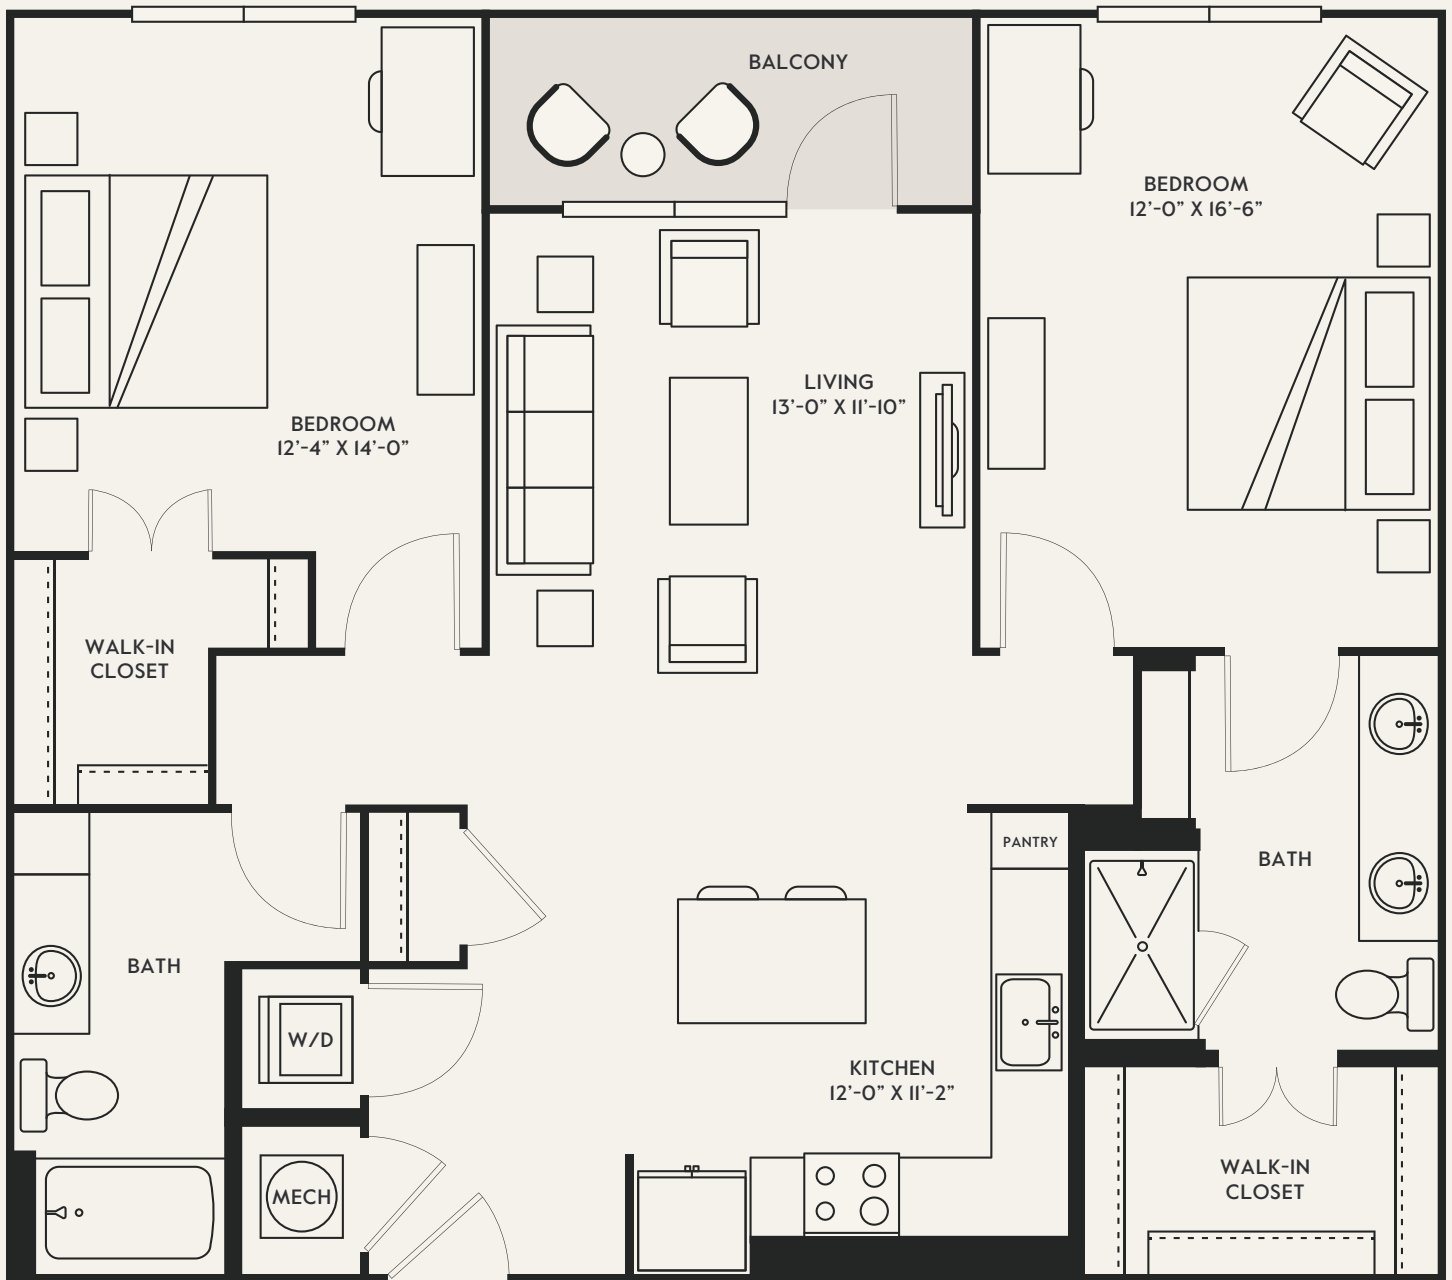

PACIFIC SURFLINER

2 Bed | 2 Bath | 1265-1272 SF

PLATFORM

600 W. Cabarrus St., Raleigh, NC 27603

platformraleigh.com | hello@platformraleigh.com

Room dimensions and square footage may vary from those shown on this plan. Floorplans are for illustrative purposes only. Please contact your leasing representative for detailed information on your selected plan.