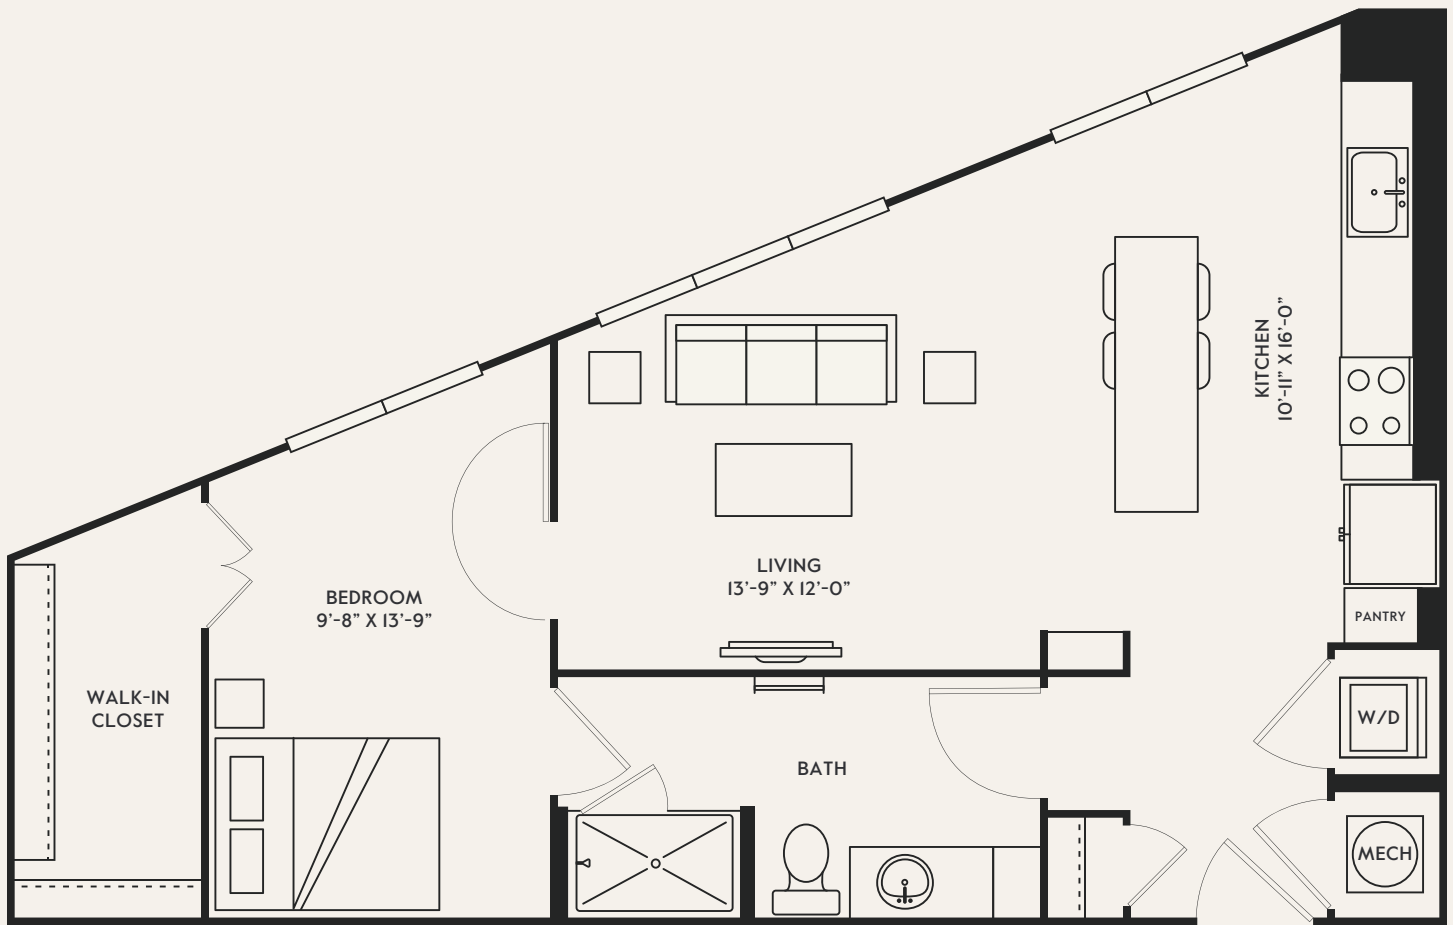

PIEDMONT

1 Bed | 1 Bath | 821-828 SF

PLATFORM

600 W. Cabarrus St., Raleigh, NC 27603

platformraleigh.com | hello@platformraleigh.com

Room dimensions and square footage may vary from those shown on this plan. Floorplans are for illustrative purposes only. Please contact your leasing representative for detailed information on your selected plan.