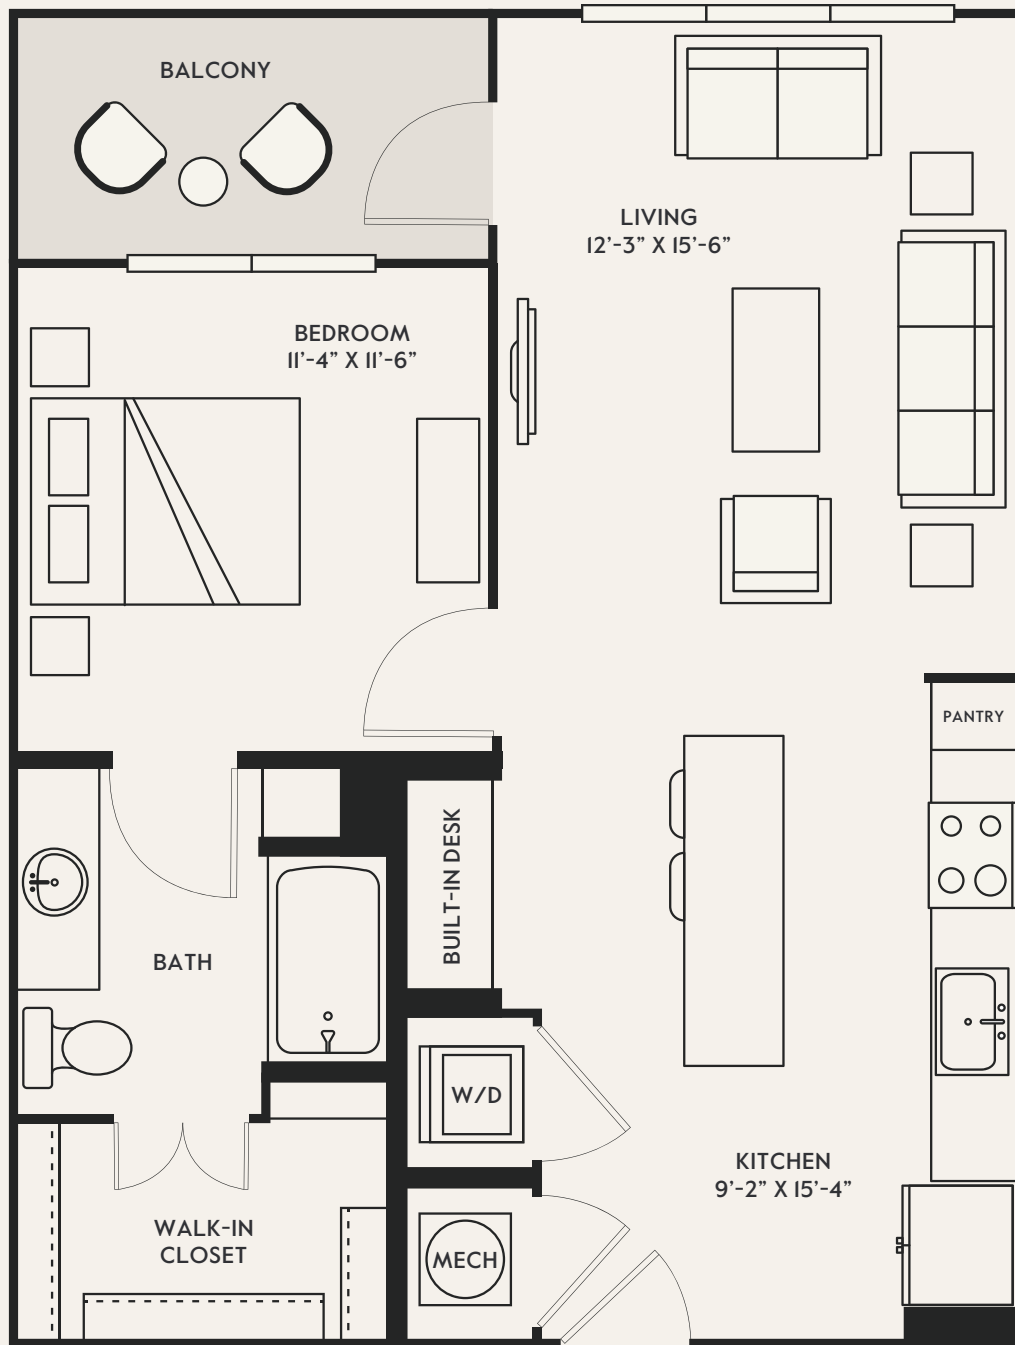

WOLVERINE

1 Bed | 1 Bath | 742-746 SF

PLATFORM

600 W. Cabarrus St., Raleigh, NC 27603

platformraleigh.com | hello@platformraleigh.com

Room dimensions and square footage may vary from those shown on this plan. Floorplans are for illustrative purposes only. Please contact your leasing representative for detailed information on your selected plan.