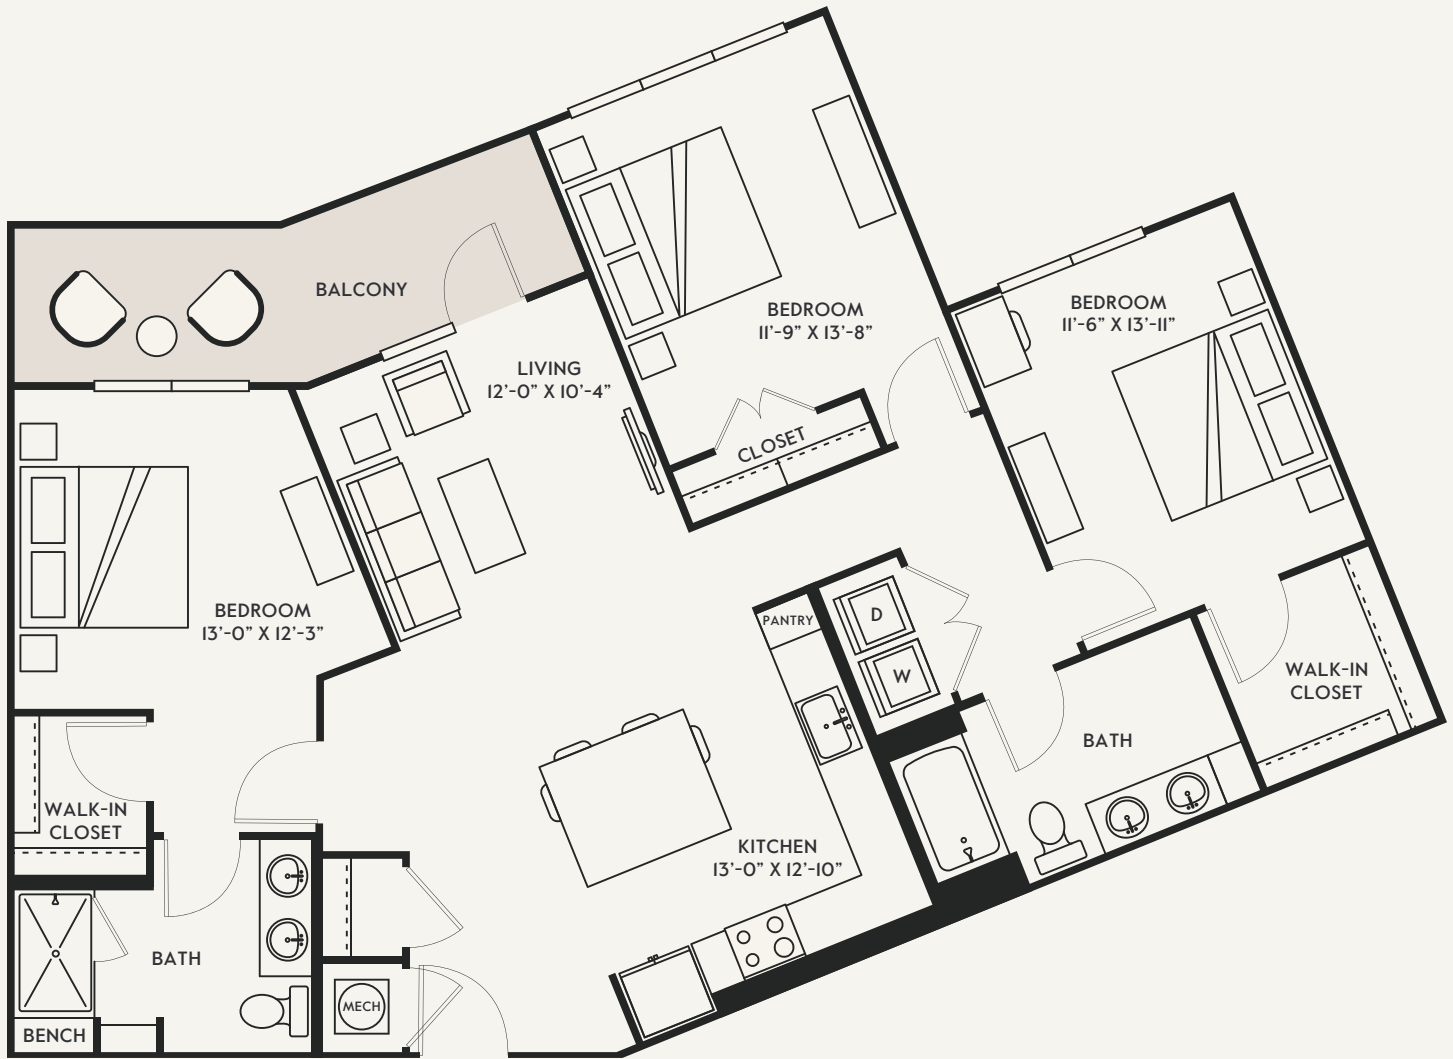

MISSOURI RIVER RUNNER

3 Bed | 2 Bath | 1492-1500 SF

PLATFORM

600 W. Cabarrus St., Raleigh, NC 27603

platformraleigh.com | hello@platformraleigh.com

Room dimensions and square footage may vary from those shown on this plan. Floorplans are for illustrative purposes only. Please contact your leasing representative for detailed information on your selected plan.