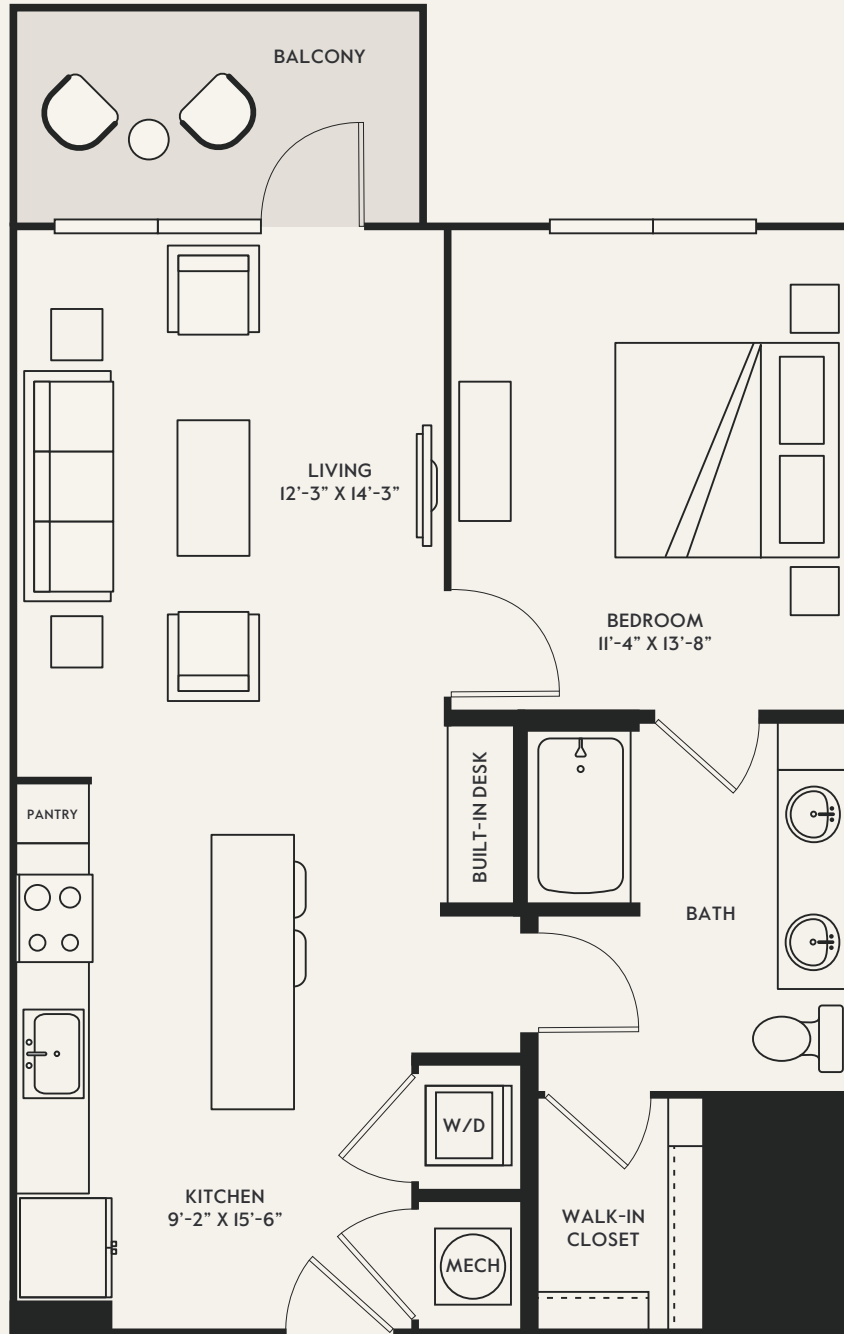

UNION + BALCONY

1 Bed | 1 Bath | 794-797 SF

PLATFORM

600 W. Cabarrus St., Raleigh, NC 27603

platformraleigh.com | hello@platformraleigh.com

Room dimensions and square footage may vary from those shown on this plan. Floorplans are for illustrative purposes only. Please contact your leasing representative for detailed information on your selected plan.